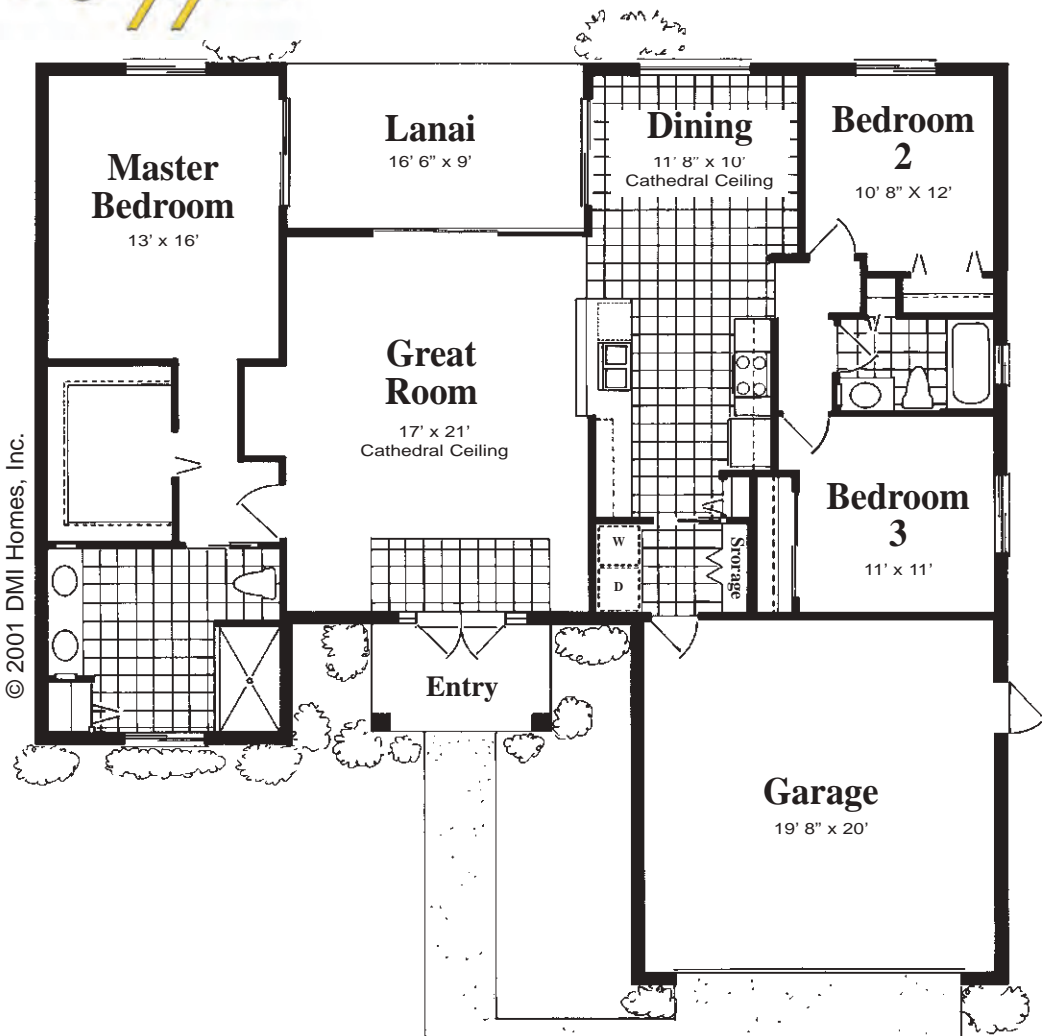

Useppa

© 2001 DMI Homes, Inc.

Living Area	1,647
Garage	434
Entry	.80
Lanai	.156
Total	2,297

Renderings are artist concepts and may contain landscaping and other options. For exact architectural elevations please refer to the construction plans available in the builder's office. Square footage and room sizes are approximate and may vary slightly from the actual completed structure.