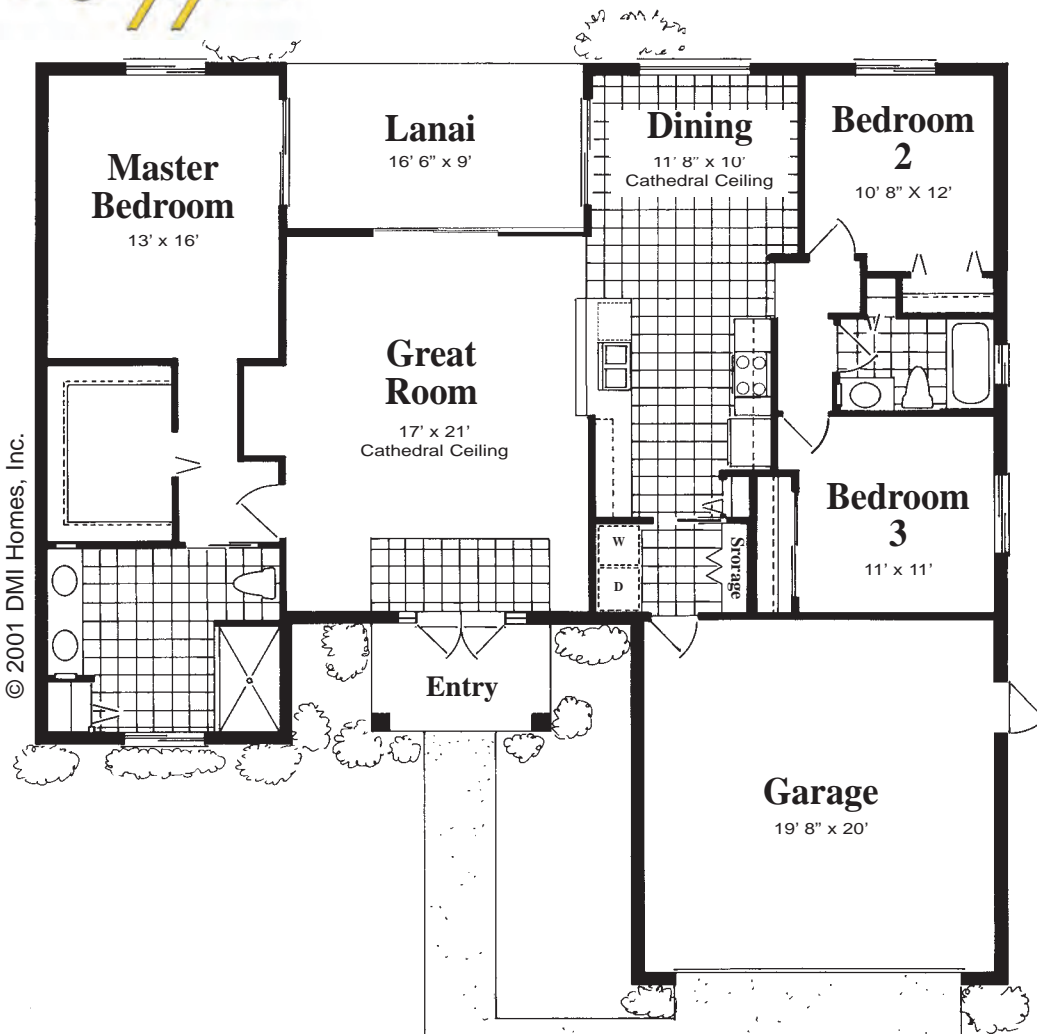

# Useppa

© 2001 DMI Homes, Inc.

Living Area	1,647
Garage	434
Entry	.80
Lanai	.156
<b>Total</b>	<b>2,297</b>

Renderings are artist concepts and may contain landscaping and other options. For exact architectural elevations please refer to the construction plans available in the builder's office. Square footage and room sizes are approximate and may vary slightly from the actual completed structure.