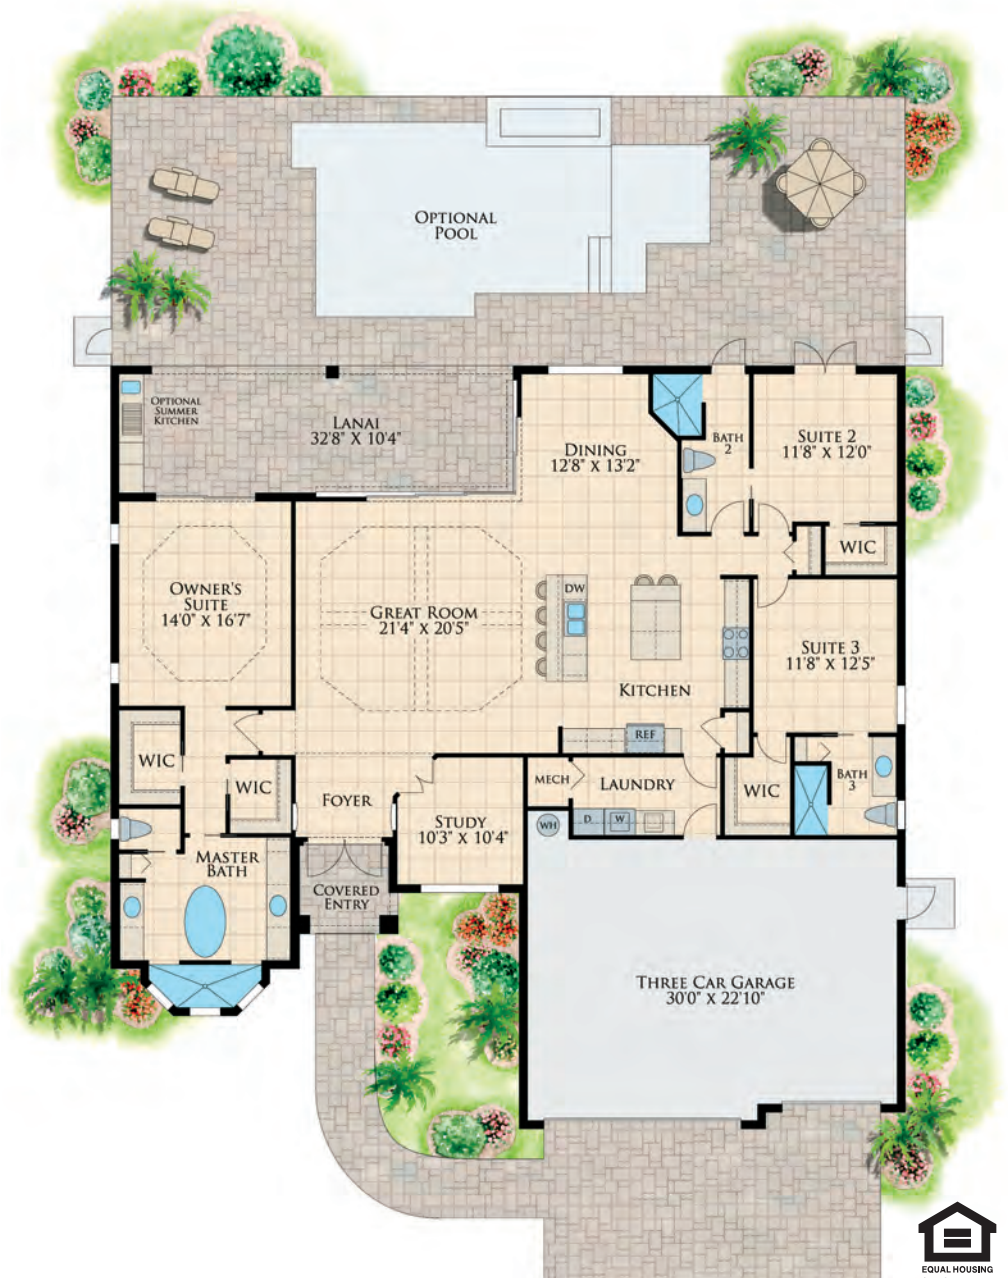

DMI
INC.
Home Builders
The Key Collection

Siesta Key

Square Footage

Living (under air)	2,387
Lanai	334
Covered Entry	54
Garage	718
Total	3,493

Siesta Key Model Home
South Gulf Cove
8090 Wiltshire Drive
Port Charlotte, FL 33981
Lic # CGC09889

Copyright © DMI Inc.
Home Builders 2014

866-299-2161
dmihomes.com

Renderings are artist concept and may contain landscaping and other options. For exact architectural elevation please refer to the construction plans available at the model home or builder's office. Square footage and room sizes are approximate and may vary slightly from actual completed structure.