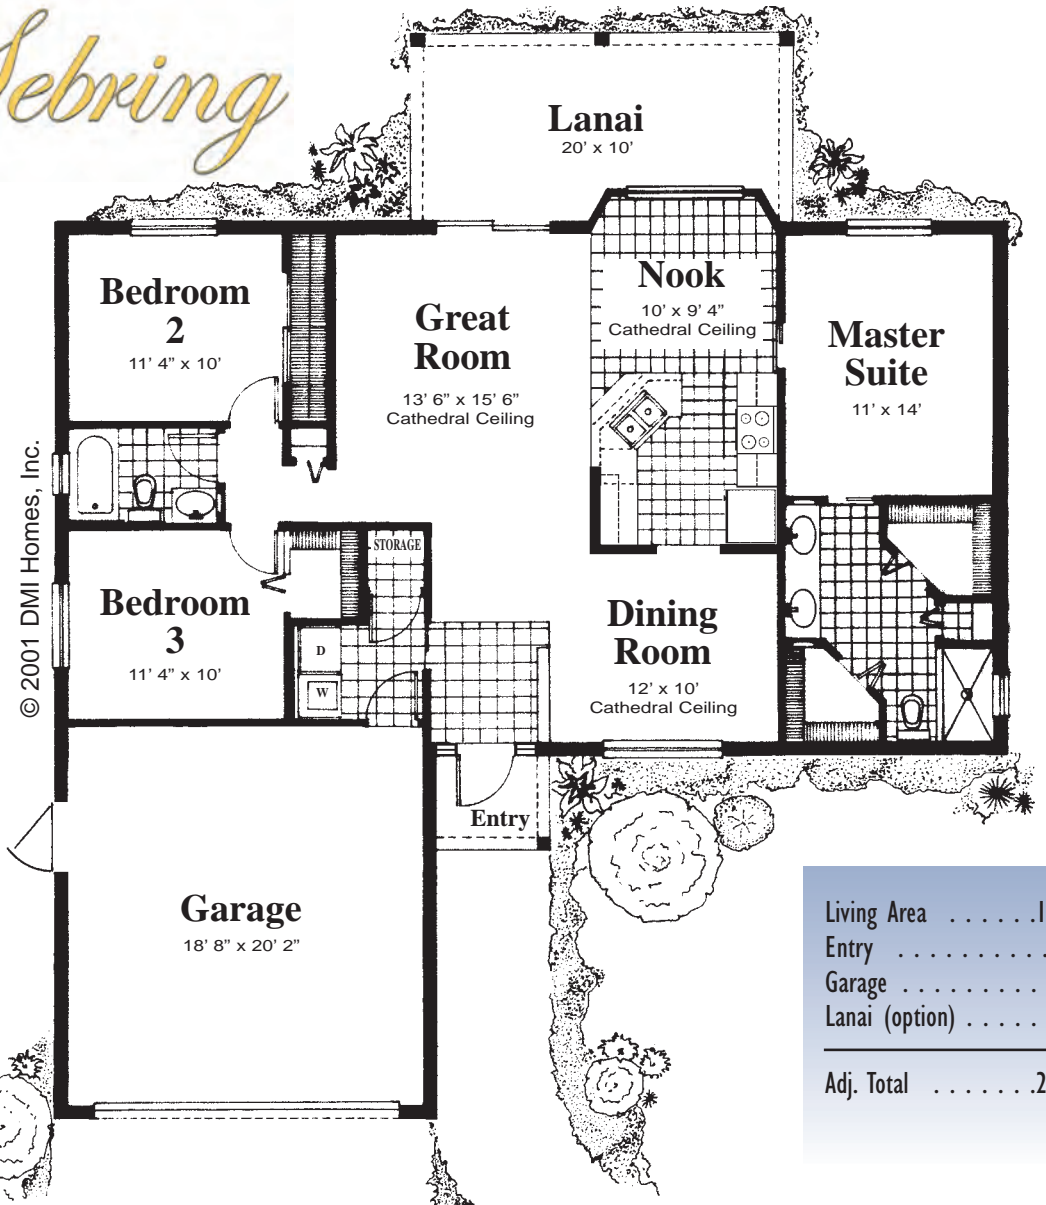

Sebring

© 2001 DMI Homes, Inc.

Living Area1,406
Entry30
Garage417
Lanai (option)200
Adj. Total 2,053

Renderings are artist concepts and may contain landscaping and other options. For exact architectural elevations please refer to the construction plans available in the builder's office. Square footage and room sizes are approximate and may vary slightly from the actual completed structure.