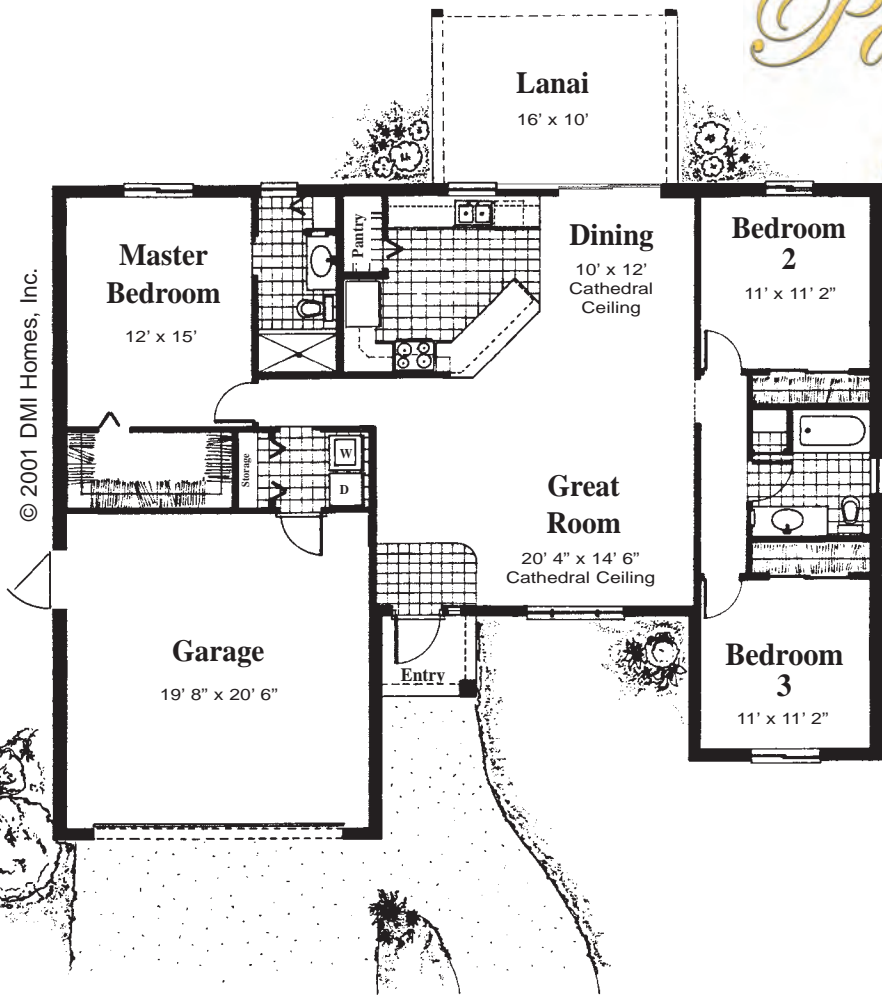

Palm Harbour

© 2001 DMI Homes, Inc.

Living Area1,473
Garage440
Entry30
Lanai (option)160
Total2,103

Renderings are artist concepts and may contain landscaping and other options. For exact architectural elevations please refer to the construction plans available in the builder's office. Square footage and room sizes are approximate and may vary slightly from the actual completed structure.