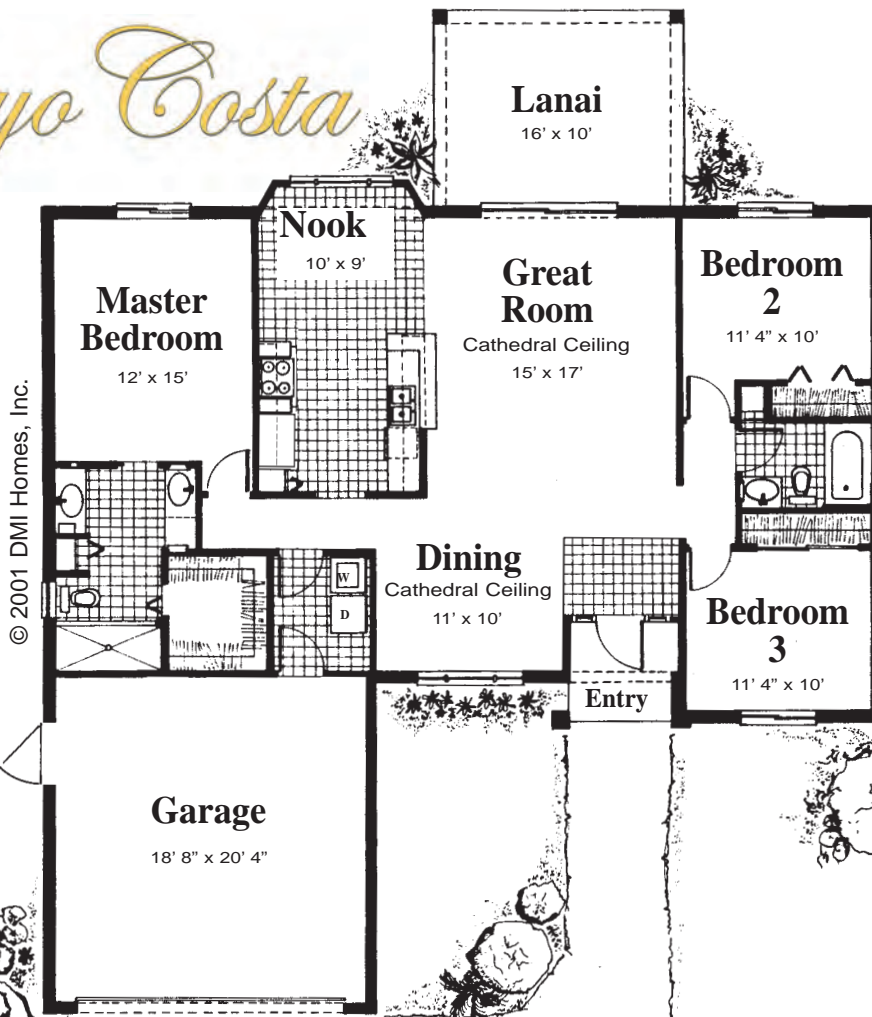

# Cayo Costa

Living Area	.....1,493
Garage	.....420
Entry	.....44
Lanai (option)	.....160
<b>Total</b>	<b>.....2,117</b>

Renderings are artist concepts and may contain landscaping and other options. For exact architectural elevations please refer to the construction plans available in the builder's office. Square footage and room sizes are approximate and may vary slightly from the actual completed structure.