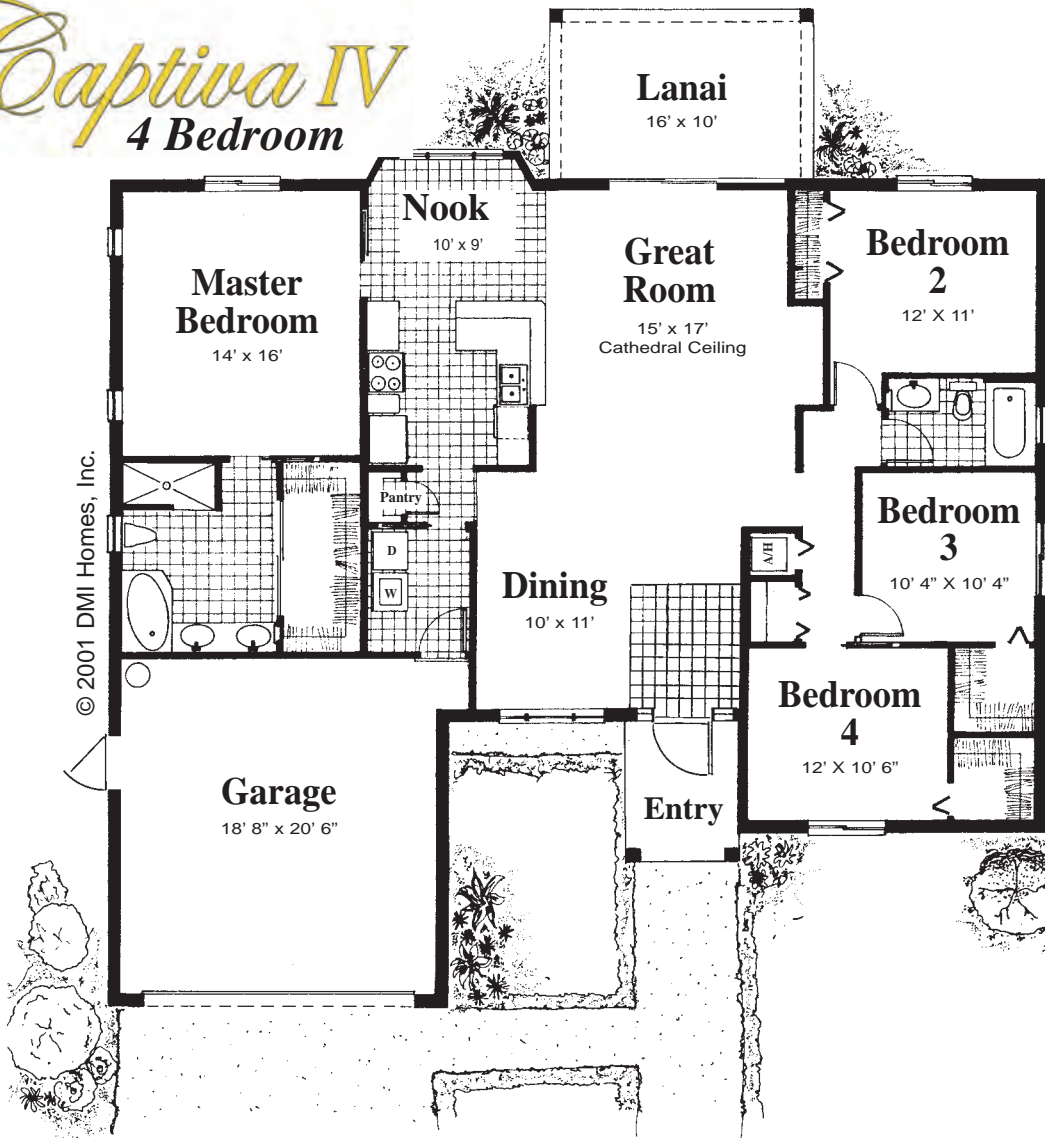

Captiva IV

4 Bedroom

© 2001 DMI Homes, Inc.

Living Area	1,863
Garage	428
Entry	.64
Lanai (option)	.160
Total	2,515

Renderings are artist concepts and may contain landscaping and other options. For exact architectural elevations please refer to the construction plans available in the builder's office. Square footage and room sizes are approximate and may vary slightly from the actual completed structure.