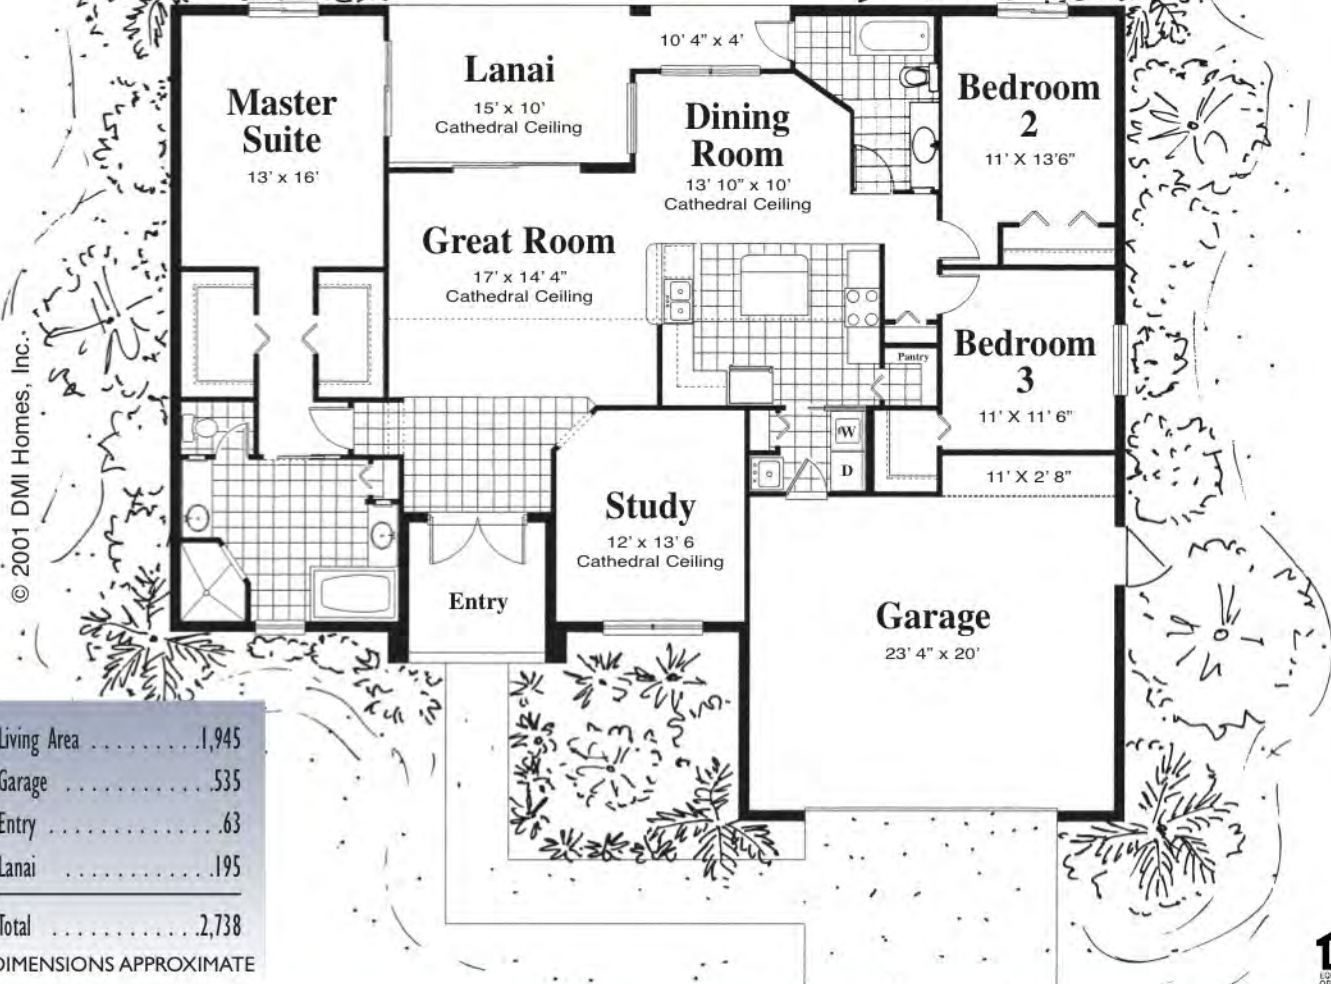

Biscayne

© 2001 DMI Homes, Inc.

Living Area	1,945
Garage	535
Entry	63
Lanai	195
Total	2,738

DIMENSIONS APPROXIMATE

Renderings are artist concepts and may contain landscaping and other options. For exact architectural elevations please refer to the construction plans available in the builder's office. Square footage and room sizes are approximate and may vary slightly from the actual completed structure.